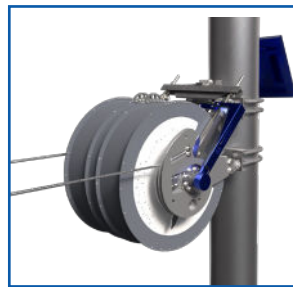

IN FAVOUR OF MOSDORFER TENSIONING INNOVATION

**Tensorex Sense C+
engineered to make
maintenance monitoring
easy.**