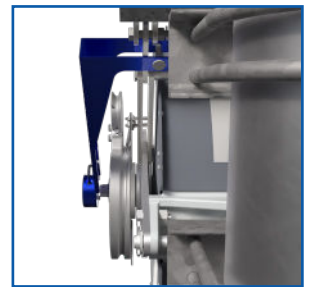

IN FAVOUR OF MOSDORFER TENSIONING INNOVATION

**Tensorex Sense C+
engineered to make
maintenance monitoring
easy.**