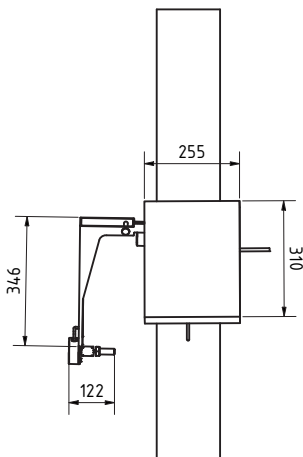

For more infomation contact @ordersrailuk

FIGURE 1. FRONT VIEW (DIMENSIONS MM (NTS))

FIGURE 2. SIDE VIEW (DIMENSIONS MM (NTS))

06-2026

Mosdorfer Upresa Rail S.A.U.
C/Empordà 7, Polígono Industrial Congost
08403 Granollers, Spain
Phone +34 938 40 03 65
mosdorfer.upresa@mosdorfer.com