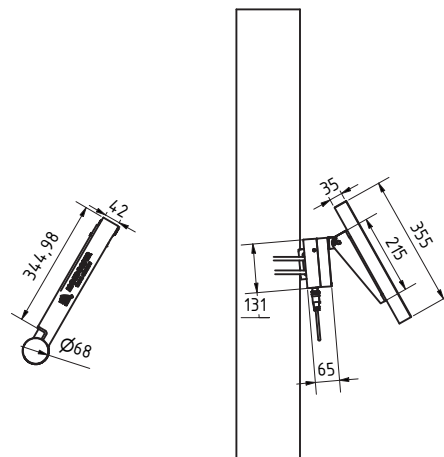

For more infomation contact @ordersrailuk

FIGURE 1. FRONT VIEW (DIMENSIONS MM (NTS))

FIGURE 2. SIDE VIEW (DIMENSIONS MM (NTS))

06-2026

Mosdorfer Upresa Rail S.A.U.
C/Empordà 7, Polígono Industrial Congost
08403 Granollers, Spain
Phone +34 938 40 03 65
mosdorfer.upresa@mosdorfer.com